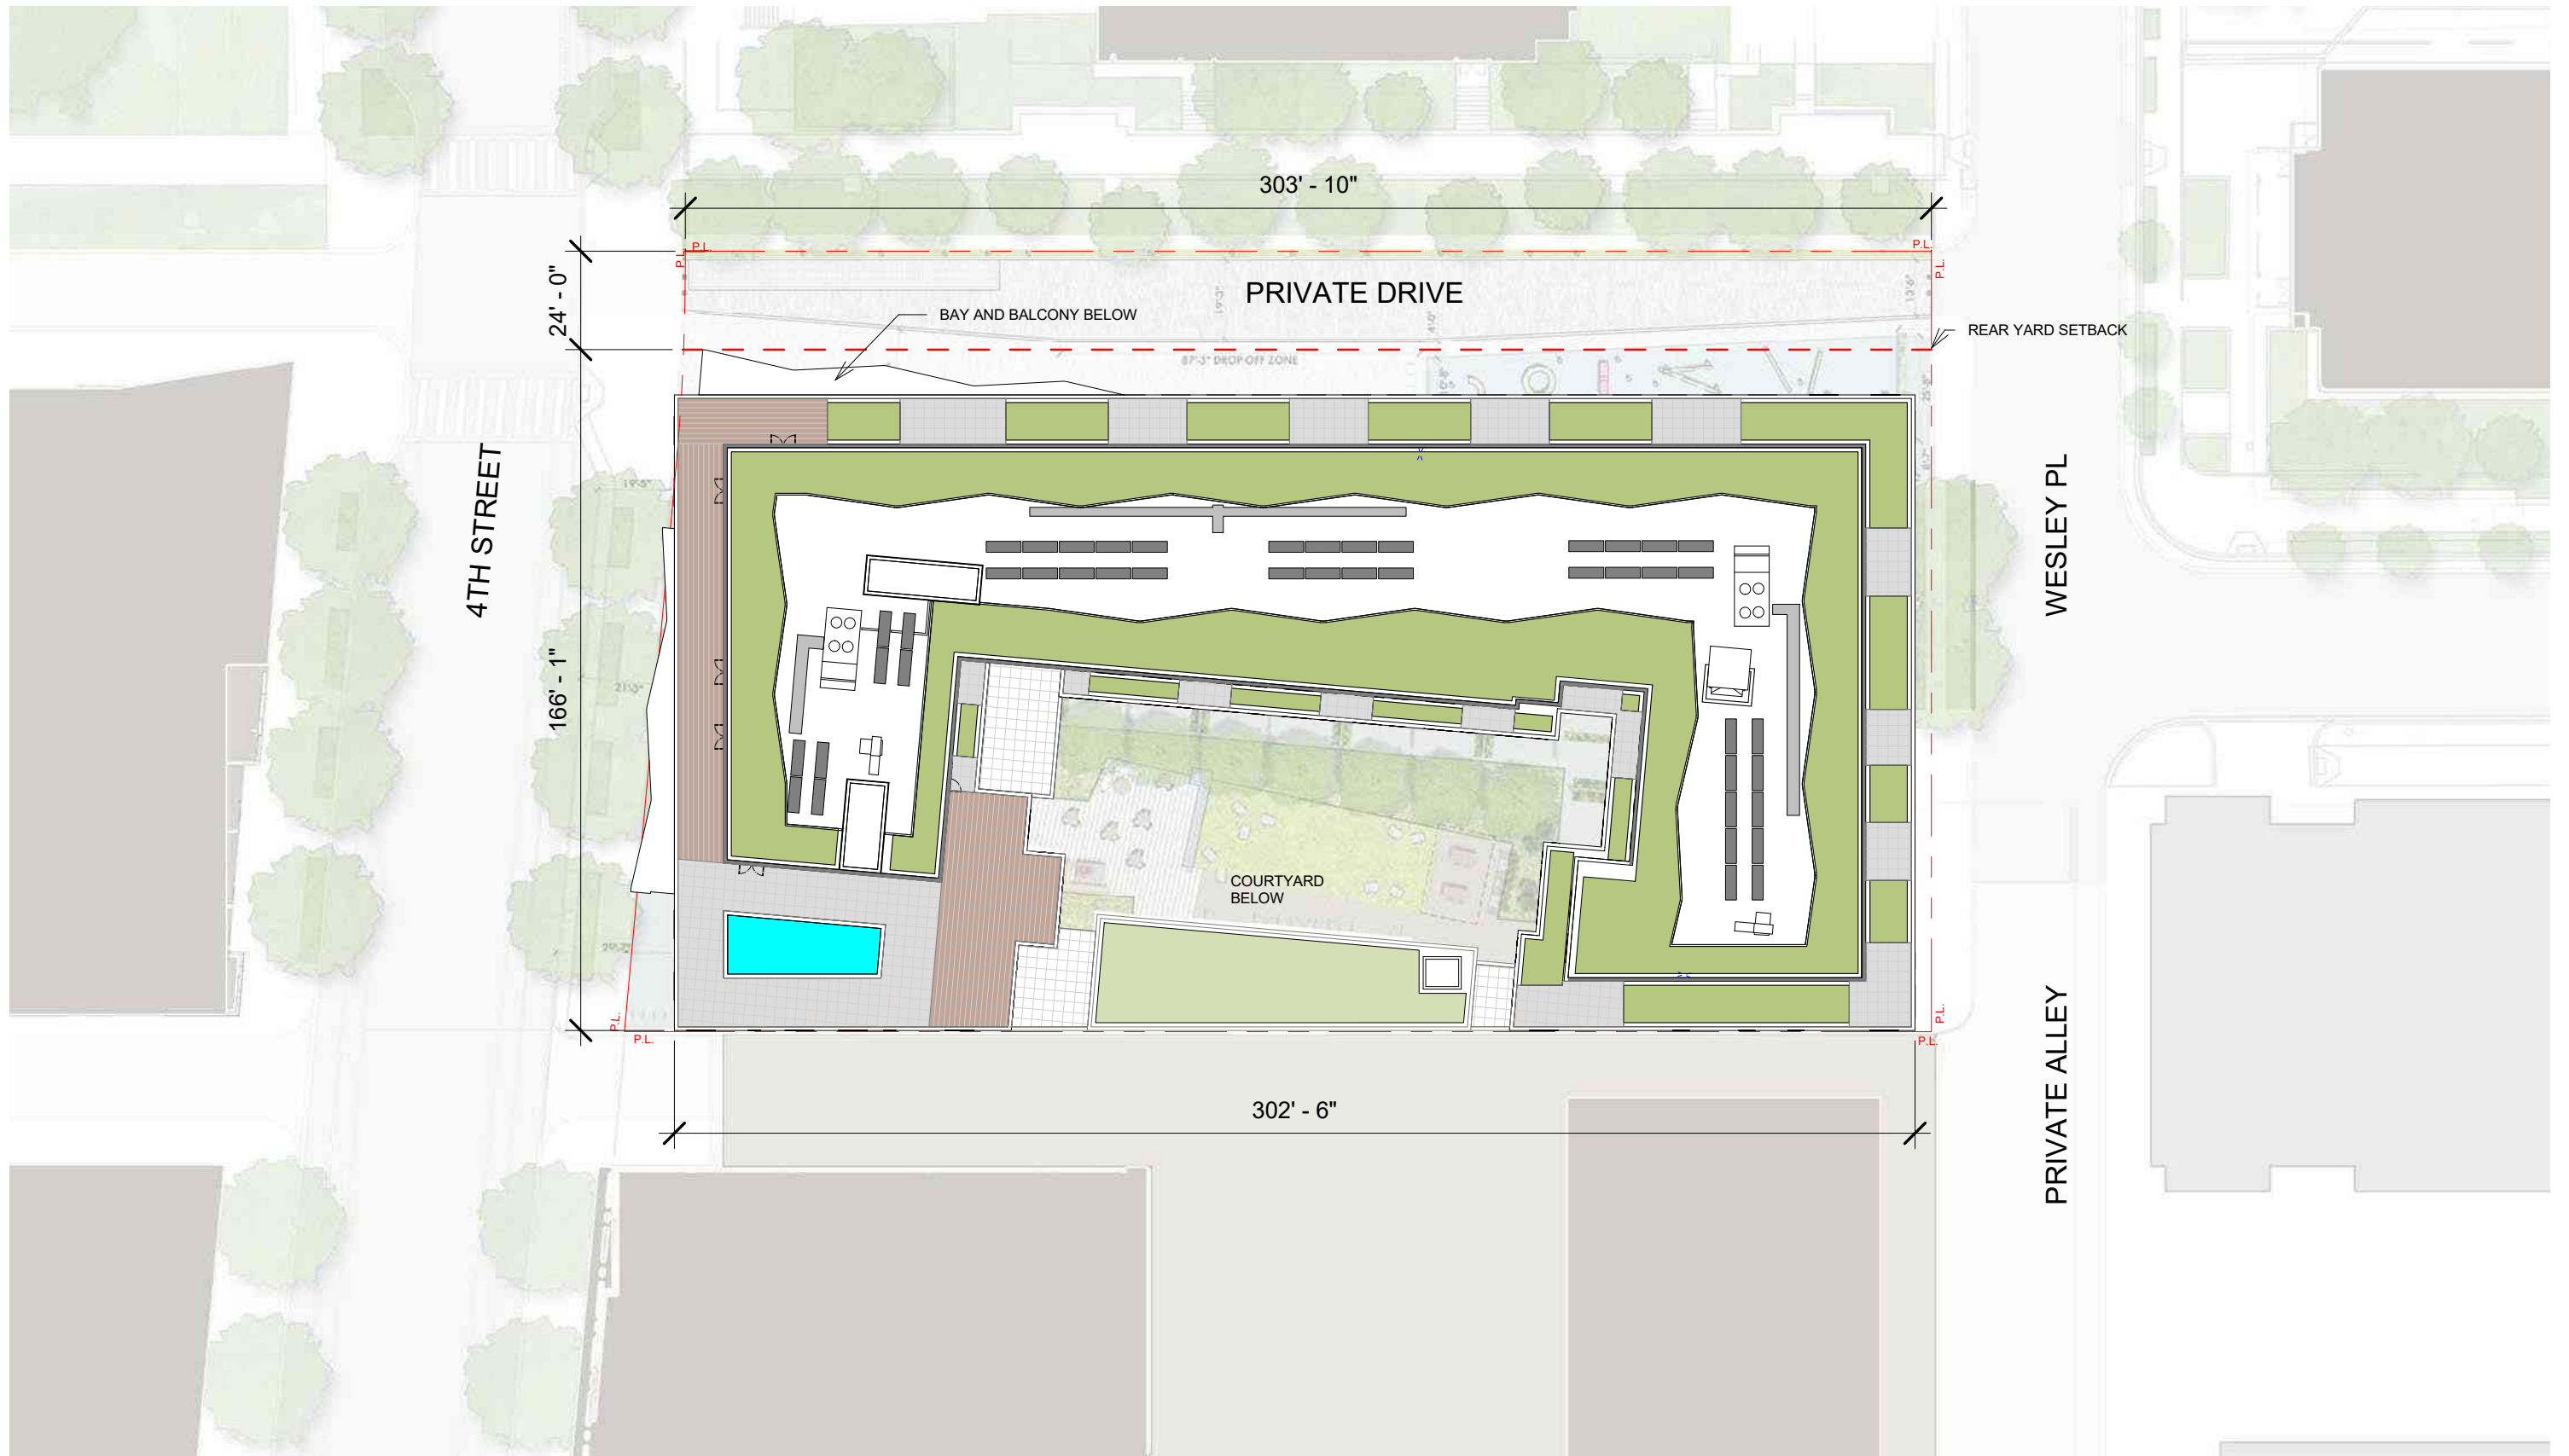

rchitecture

Exhibits

PAGE LEFT INTENTIONALLY BLANK

Concept Diagrams

ALIGNMENT TO 4TH ST

ALIGNMENT TO WASHINGTON DC GRID

EXPRESSION OF STREET GRID ON BUILDING MASSING

SHIFT TO ALIGN FACADE WITH 4TH STREET

INTRODUCTION OF 4TH STREET ALIGNMENT IN BUILDING MASS

ARTICULATION OF 4TH STREET MASSING IN BUILDING FACADE

Street View on 4th St. SW looking North

Street View From Pedestrian Path looking East

Playground Detail Aerial

Building in Context | 4th St. SW looking South