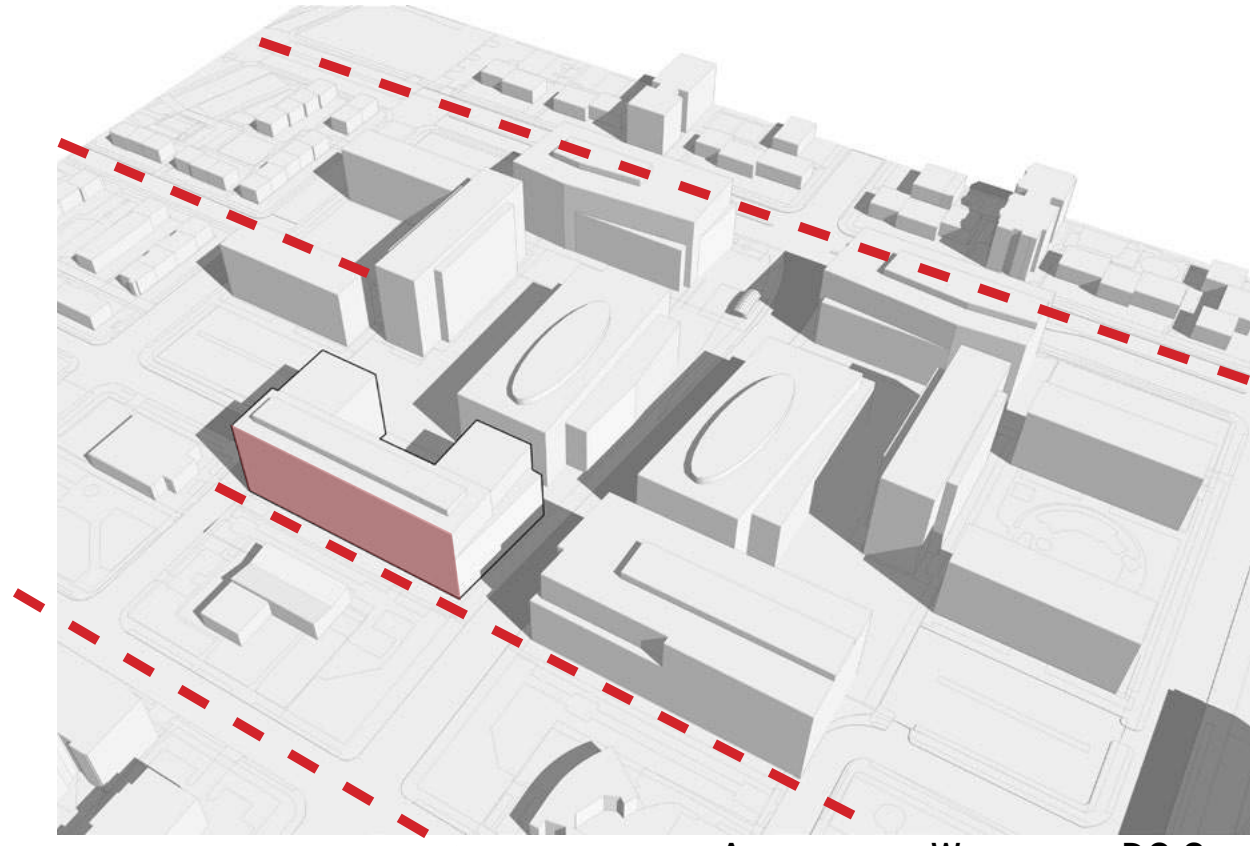

rchitecture

Exhibits

PAGE LEFT INTENTIONALLY BLANK

Concept Diagrams

ALIGNMENT TO 4TH ST

ALIGNMENT TO WASHINGTON DC GRID

EXPRESSION OF STREET GRID ON BUILDING MASSING

SHIFT TO ALIGN FACADE WITH 4TH STREET

INTRODUCTION OF 4TH STREET ALIGNMENT IN BUILDING MASS

ARTICULATION OF 4TH STREET MASSING IN BUILDING FACADE

Street View on 4th St. SW looking North

Street View From Pedestrian Path looking East

Playground Detail Aerial

Building in Context | 4th St. SW looking South