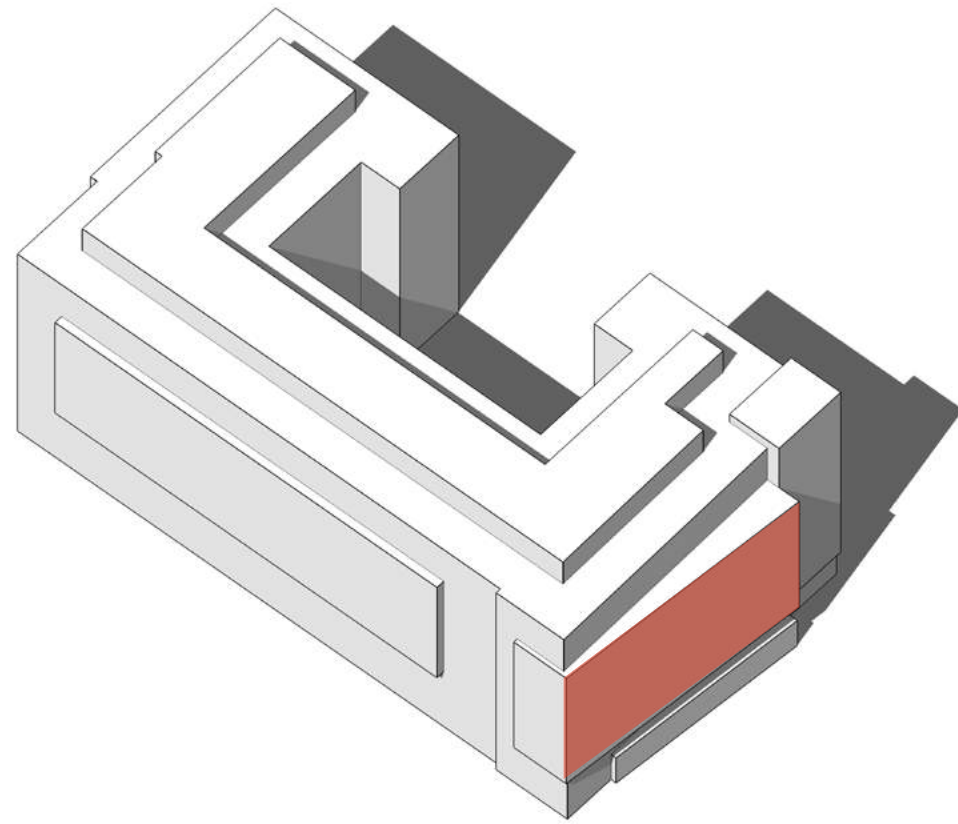

rchitecture

Exhibits

PAGE LEFT INTENTIONALLY BLANK

Concept Diagrams

ALIGNMENT TO 4TH ST

ALIGNMENT TO WASHINGTON DC GRID

EXPRESSION OF STREET GRID ON BUILDING MASSING

SHIFT TO ALIGN FACADE WITH 4TH STREET

INTRODUCTION OF 4TH STREET ALIGNMENT IN BUILDING MASS

ARTICULATION OF 4TH STREET MASSING IN BUILDING FACADE

Street View on 4th St. SW looking North

Street View From Pedestrian Path looking East

Playground Detail Aerial

Building in Context | 4th St. SW looking South