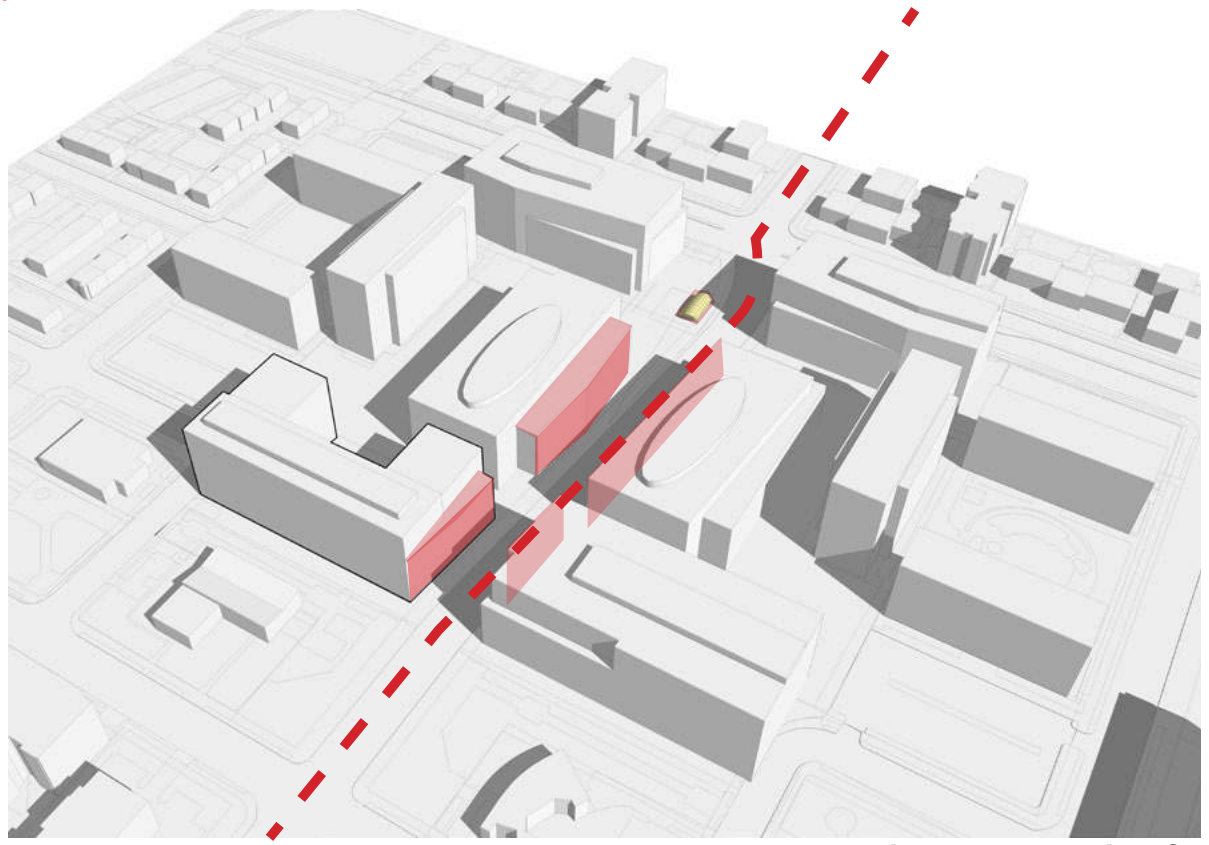

rchitecture

Exhibits

PAGE LEFT INTENTIONALLY BLANK

Concept Diagrams

ALIGNMENT TO 4TH ST

ALIGNMENT TO WASHINGTON DC GRID

EXPRESSION OF STREET GRID ON BUILDING MASSING

SHIFT TO ALIGN FACADE WITH 4TH STREET

INTRODUCTION OF 4TH STREET ALIGNMENT IN BUILDING MASS

ARTICULATION OF 4TH STREET MASSING IN BUILDING FACADE

Street View on 4th St. SW looking North

Street View From Pedestrian Path looking East

Playground Detail Aerial

Building in Context | 4th St. SW looking South