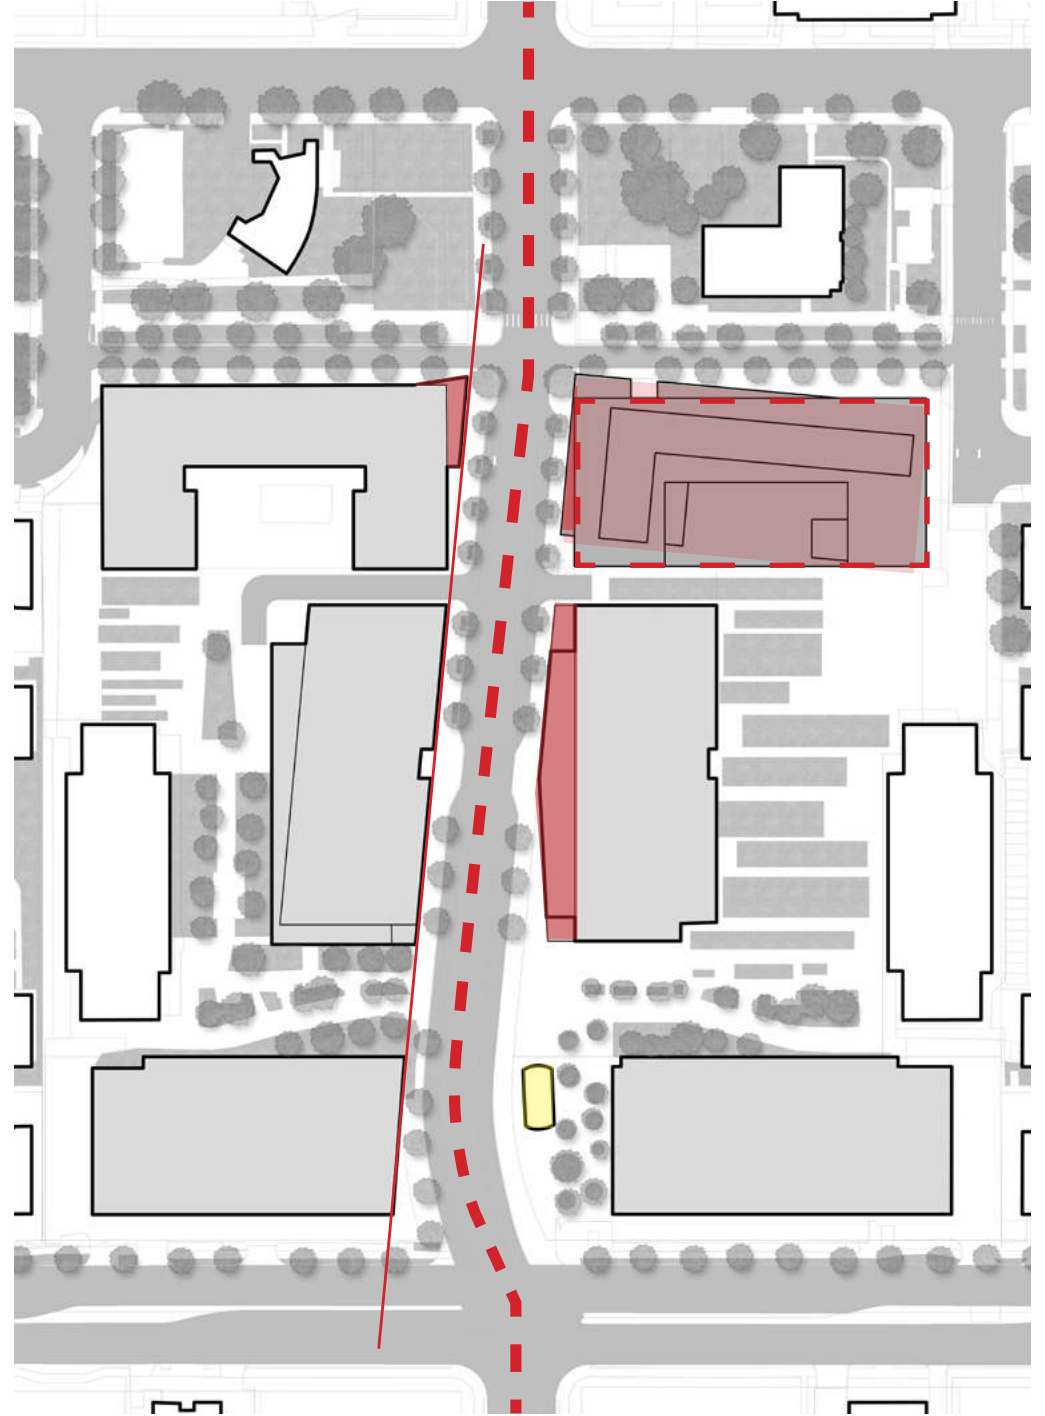

rchitecture

Exhibits

PAGE LEFT INTENTIONALLY BLANK

Concept Diagrams

ALIGNMENT TO 4TH ST

ALIGNMENT TO WASHINGTON DC GRID

EXPRESSION OF STREET GRID ON BUILDING MASSING

SHIFT TO ALIGN FACADE WITH 4TH STREET

INTRODUCTION OF 4TH STREET ALIGNMENT IN BUILDING MASS

ARTICULATION OF 4TH STREET MASSING IN BUILDING FACADE

Street View on 4th St. SW looking North

Street View From Pedestrian Path looking East

Playground Detail Aerial

Building in Context | 4th St. SW looking South