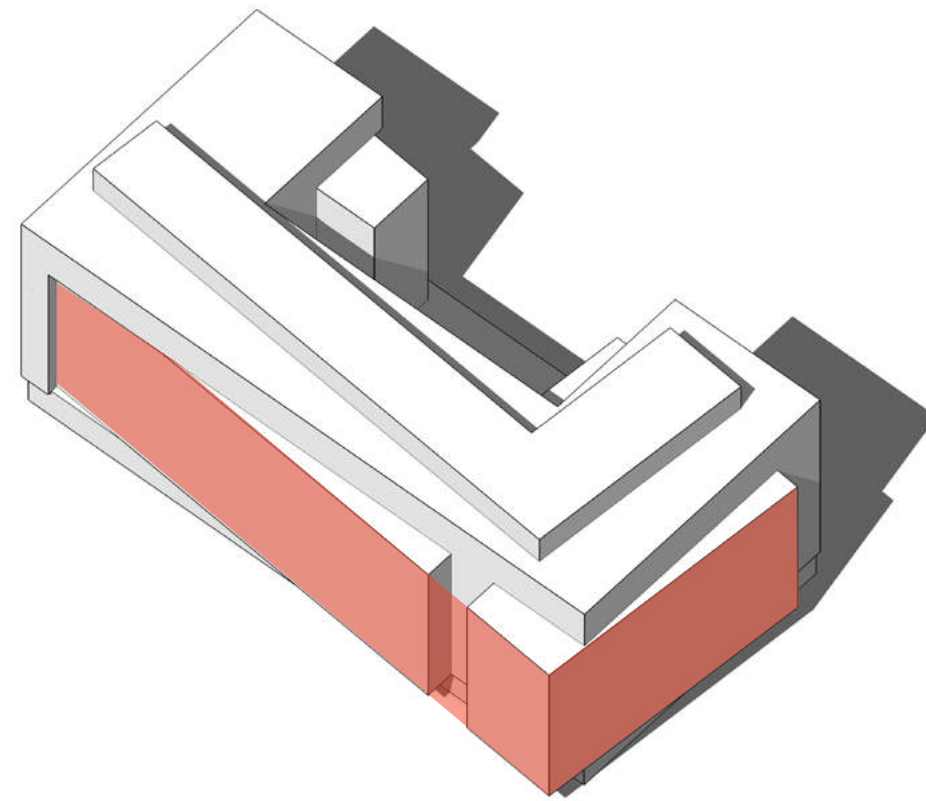

rchitecture

Exhibits

PAGE LEFT INTENTIONALLY BLANK

Concept Diagrams

ALIGNMENT TO 4TH ST

ALIGNMENT TO WASHINGTON DC GRID

EXPRESSION OF STREET GRID ON BUILDING MASSING

SHIFT TO ALIGN FACADE WITH 4TH STREET

INTRODUCTION OF 4TH STREET ALIGNMENT IN BUILDING MASS

ARTICULATION OF 4TH STREET MASSING IN BUILDING FACADE

Street View on 4th St. SW looking North

Street View From Pedestrian Path looking East

Playground Detail Aerial

Building in Context | 4th St. SW looking South