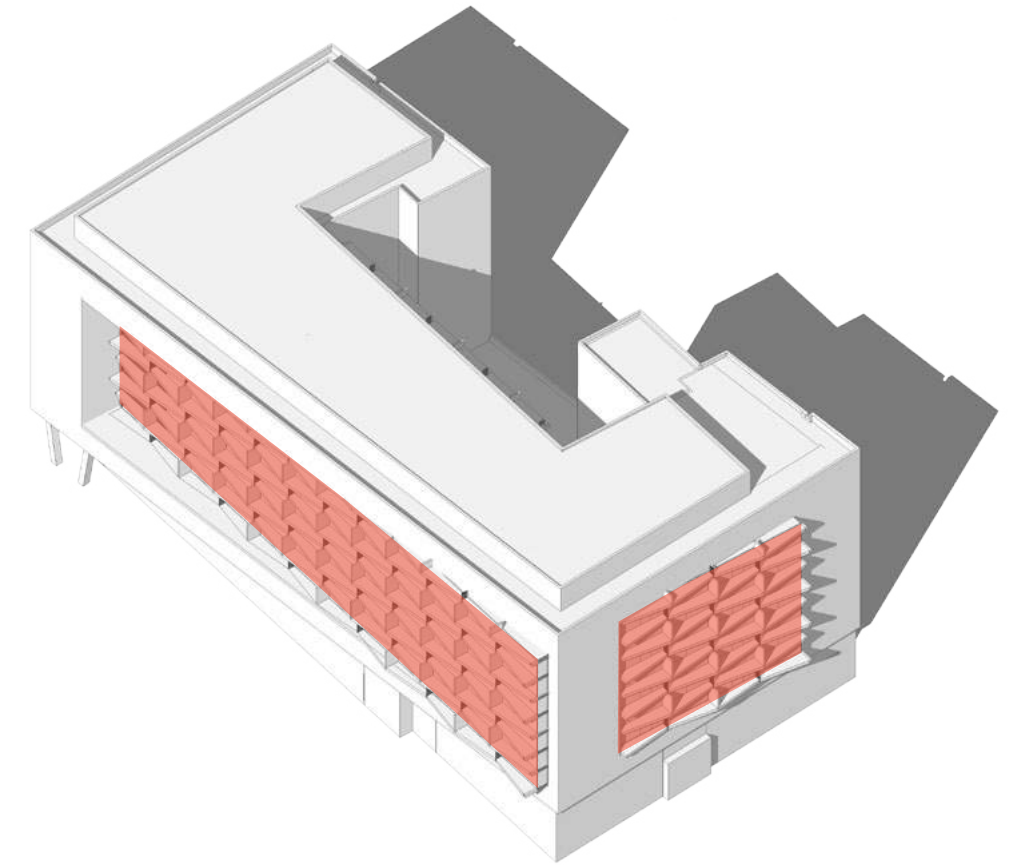

rchitecture

Exhibits

PAGE LEFT INTENTIONALLY BLANK

Concept Diagrams

ALIGNMENT TO 4TH ST

ALIGNMENT TO WASHINGTON DC GRID

EXPRESSION OF STREET GRID ON BUILDING MASSING

SHIFT TO ALIGN FACADE WITH 4TH STREET

INTRODUCTION OF 4TH STREET ALIGNMENT IN BUILDING MASS

ARTICULATION OF 4TH STREET MASSING IN BUILDING FACADE

Street View on 4th St. SW looking North

Street View From Pedestrian Path looking East

Playground Detail Aerial

Building in Context | 4th St. SW looking South